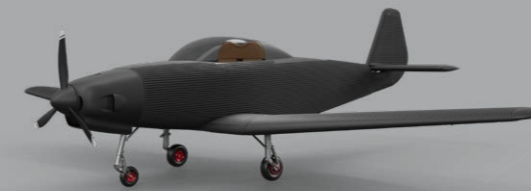

## THE JUNKERS A60 AIRCRAFT

With its innovative design, the Junkers A60 transports the aesthetics of the historic A50 sports aircraft into the modern age in a versatile and safe manner. The new cabin design with side-by-side seats has a closed canopy. This means that even on cooler days, sky flyers can take off.

In addition, the new technology makes flying even more fun and enhances the flying experience: The A60 has a newly developed retractable undercarriage that improves aerodynamics, increases flight speed and optimises flight behaviour.

## EXTERIOR COLOR PALETTE

White Aluminium

Papaya Metallic

Carrara White

Saffron Yellow

Black Metallic

Frozen Blue