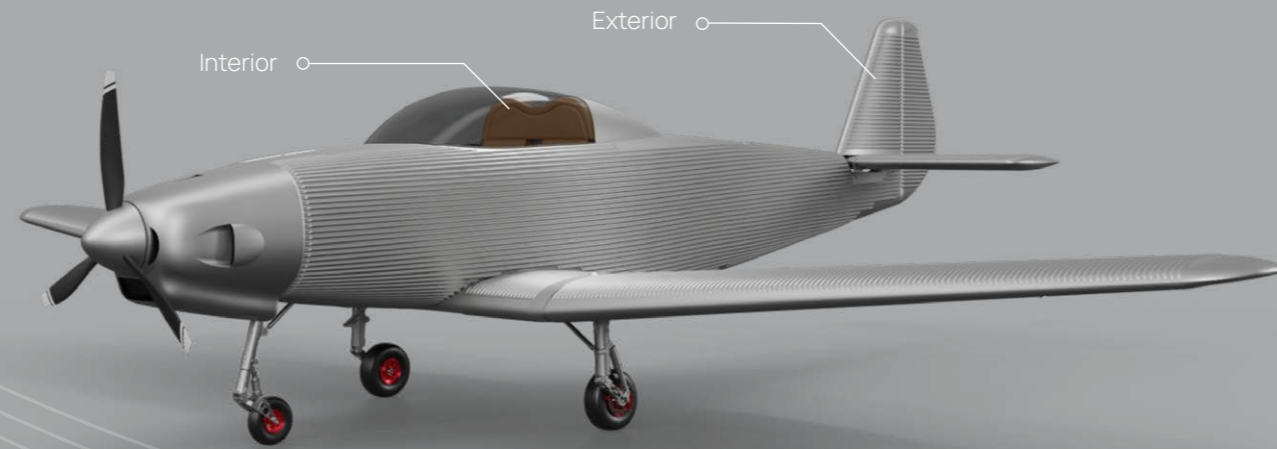

The individuality of the A60 is expressed in the choice of paintwork and interior trim. The six different paint finishes and leather colours can be combined as desired. Give free rein to your creativity.